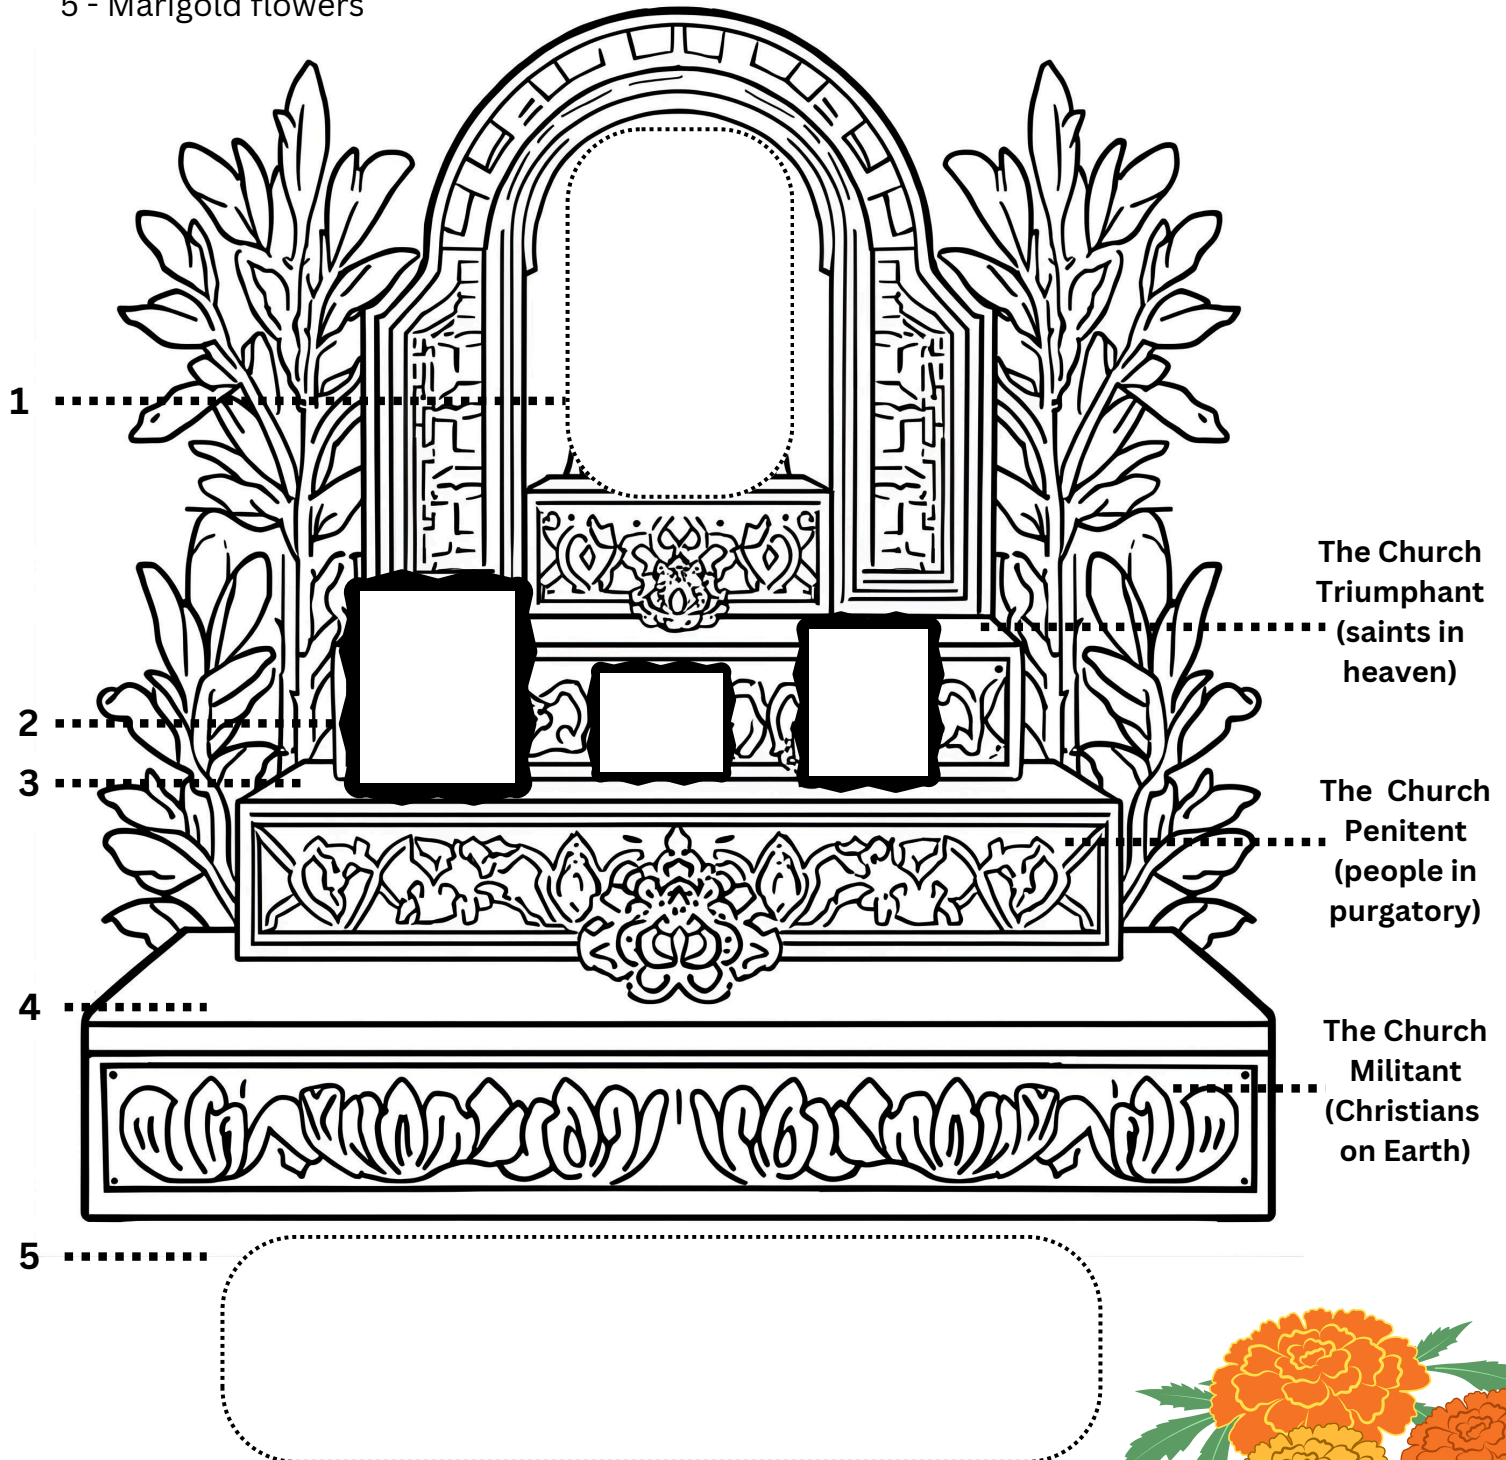

CHRISTIAN SHRINE FOR THE DEAD

Complete the Christian shrine for the dead by drawing the elements indicated below and coloring everything in!

- 1 - Catholic Cross or picture of Jesus
- 2 - Portraits of family members who have passed away or saints
- 3 - Candles
- 4 - Cups with Holy water
- 5 - Marigold flowers

LETTER TO PURGATORY

You've just been invited to the most beautiful celebration of all time in Heaven! But not everyone has arrived yet. Some people are still getting ready in Purgatory.

Write a letter to someone in Purgatory. It could be a loved one who has died (like a grandparent or family friend). Or, if you don't know who to choose, you can write to "a soul in Purgatory who needs a friend."

You can tell them that you're thinking of them today, that you are praying for them, etc.

A decorative writing template for a letter to Purgatory. It features a light beige background with a subtle paper texture. The page is framed by four ornate, golden-brown scrollwork corner decorations. A horizontal line is positioned near the top, and another is near the bottom. The central area is filled with ten horizontal lines for writing, with two vertical lines on the left and right sides to define the letter's width.